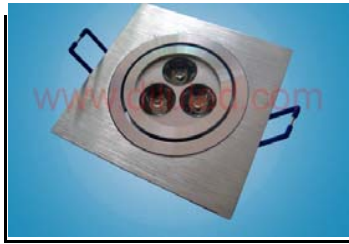

Pure White	DB3028W3-1	Aluminum	85-240VAC	3pcs	94	94	3W	25-90	240lm	Extra usd45.00 for dimmer (remote control)
Warm White	DB3028WW3-1	Aluminum	85-240VAC	3pcs	94	94	3W	25-90	240lm	

Photo	Lighting Color	Item No	Material	Volt.	LED Qty	Length	Width	Power	Viewing Angle	Intensity	Remark
				(V)	(pcs)	(mm)	(mm)	(W)	(Deg)	(Lm)	
	6*1W High Power LED Downlight - DB3028										
	Pure White	DB3028W6-1	Aluminum	85-240VAC	6pcs	180	94	6W	25-90	480lm	Extra usd45.00 for dimmer (remote control)
	Warm White	DB3028WW6-1	Aluminum	85-240VAC	6pcs	180	94	6W	25-90	480lm	

Photo	Lighting Color	Item No	Material	Volt.	LED Qty	Length	Width	Power	Viewing Angle	Intensity	Remark
				(V)	(pcs)	(mm)	(mm)	(W)	(Deg)	(Lm)	
	9*1W High Power LED Downlight - DB3028										
	Pure White	DB3028W9-1	Aluminum	85-240VAC	9pcs	288	94	9W	25-90	720lm	Extra usd45.00 for dimmer (remote control)
	Warm White	DB3028WW9-1	Aluminum	85-240VAC	9pcs	288	94	9W	25-90	720lm	

Note: we do not contain all types in the list, for more information please contact us at sales@diluled.com. Our staff will reply you within 12 hrs.

Updated at: 2009-7-11